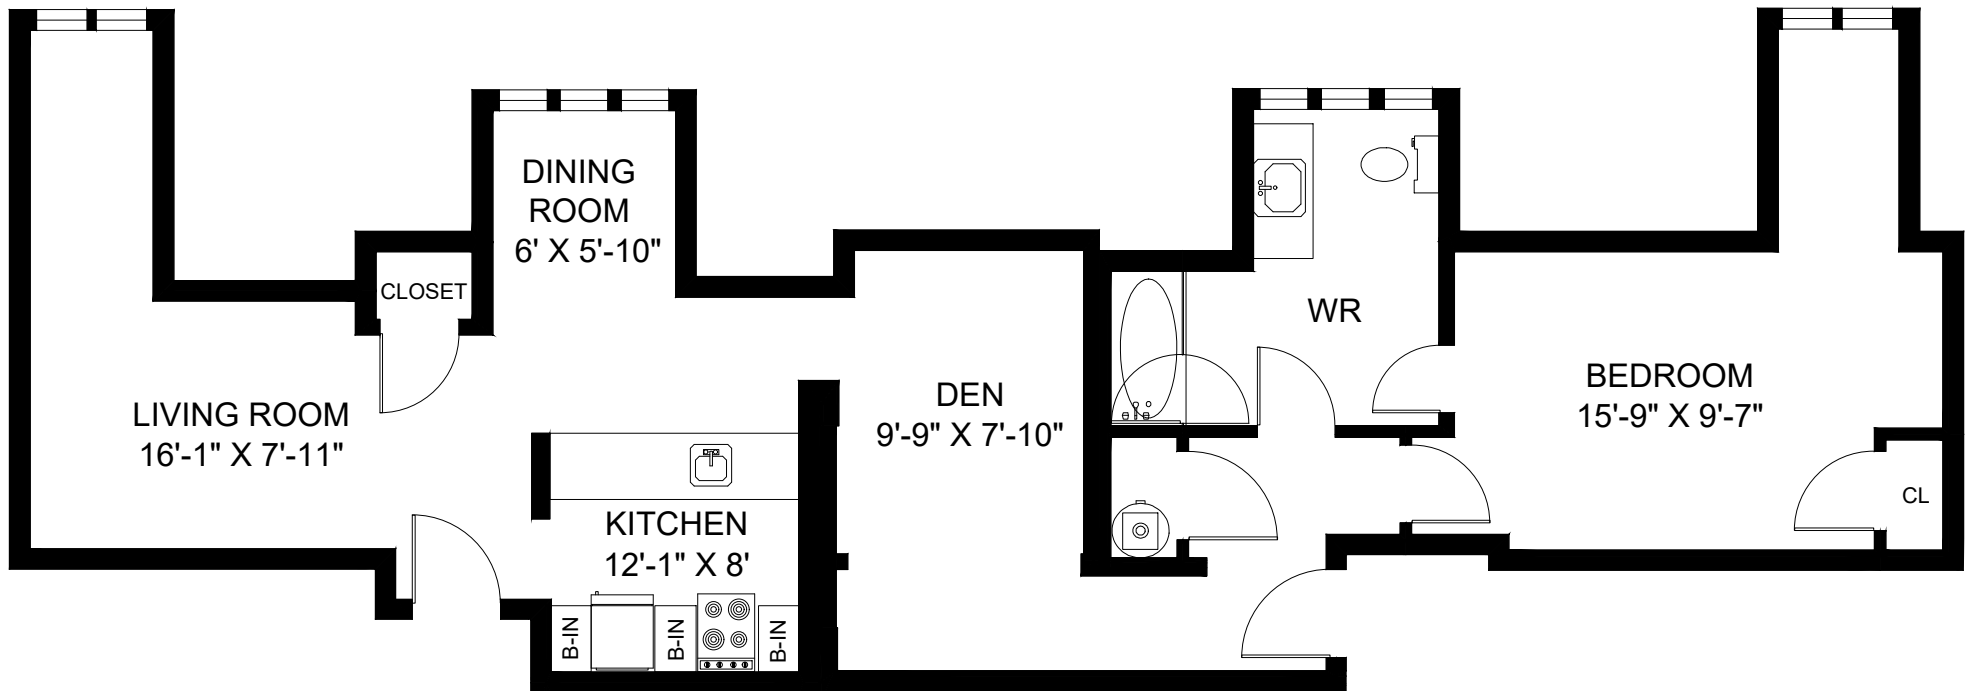

1354 YOUNGS POINT ROAD LAKEFIELD, ON

**UNIT 402 - 1 BEDROOM
909 SQUARE FEET**