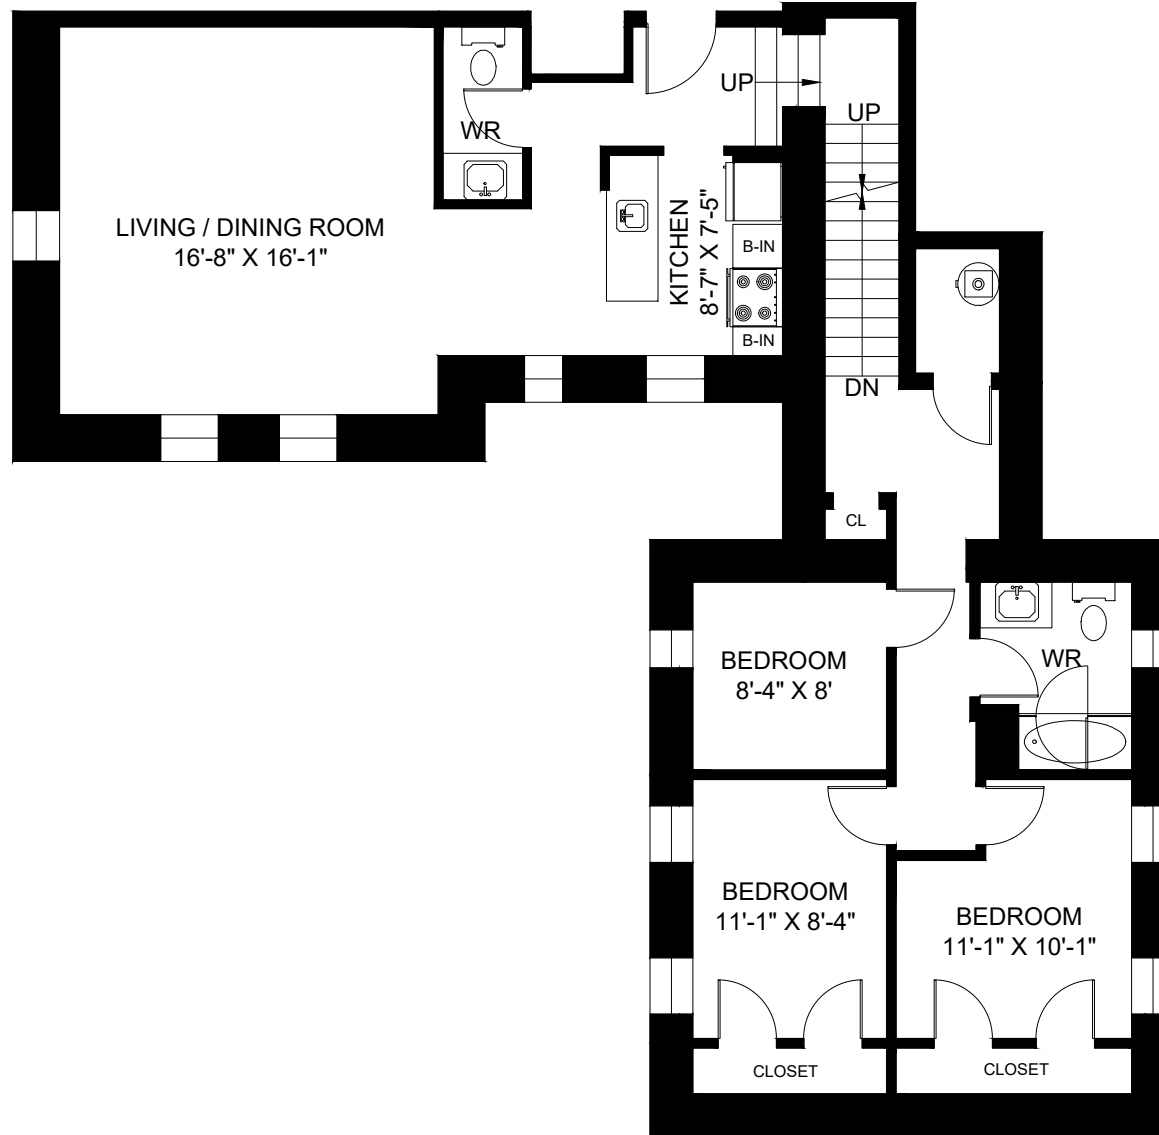

harry james enterprises

1354 YOUNGS POINT ROAD LAKEFIELD, ON

**UNIT 203 - 3 BEDROOM
1,355 SQUARE FEET**

AREA STANDARD APPLIED : TARION BULLETIN 22.
FOR ILLUSTRATIVE PURPOSES ONLY.
ALL MEASUREMENTS SHOULD BE CONSIDERED APPROXIMATE.
© 2021 PLANIT MEASURING®